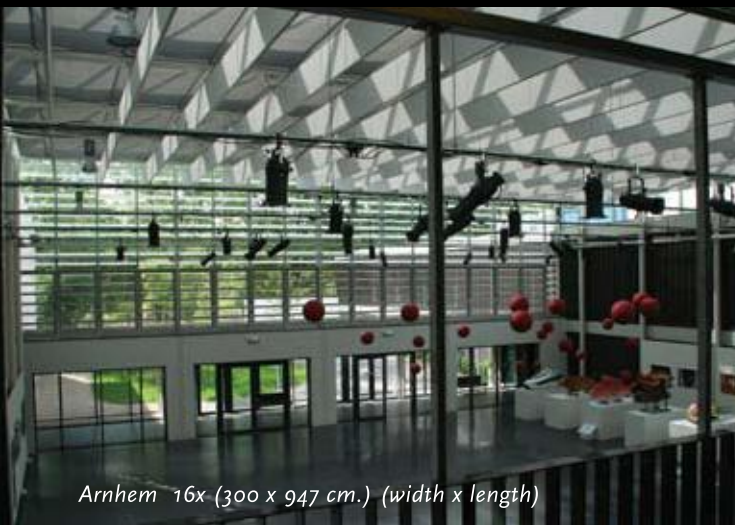

Waalwijk 1900 x 400 cm. (width x length)

Boxtel 250 x 906 cm. (width x length)

Berg en Dal 6x (300 x 750 cm.) (width x length)

Den Dungen 500 x 696 cm. (width x length)

Amsterdam 250 x 450 cm. (width x length)

Maastricht 300 x 620 cm. (width x length)

Arnhem 16x (300 x 947 cm.) (width x length)

Venlo 1850 x 673 cm. (width x length)

Nijmegen 600 x 800 cm. (width x length)

Heijst 300 x 500 cm. (width x length)

Eindhoven 6x (320 x 600 cm.) (width x length)

Den Bosch 3x (350 x 1200 cm.) (width x length)

Tilburg 250 x 450 cm. (width x length)

Zaandam 450 x 600 cm. (width x length)

Bussum 250 x 400 cm. (width x length)

Bennebroek 250 x 500 cm. (width x length)