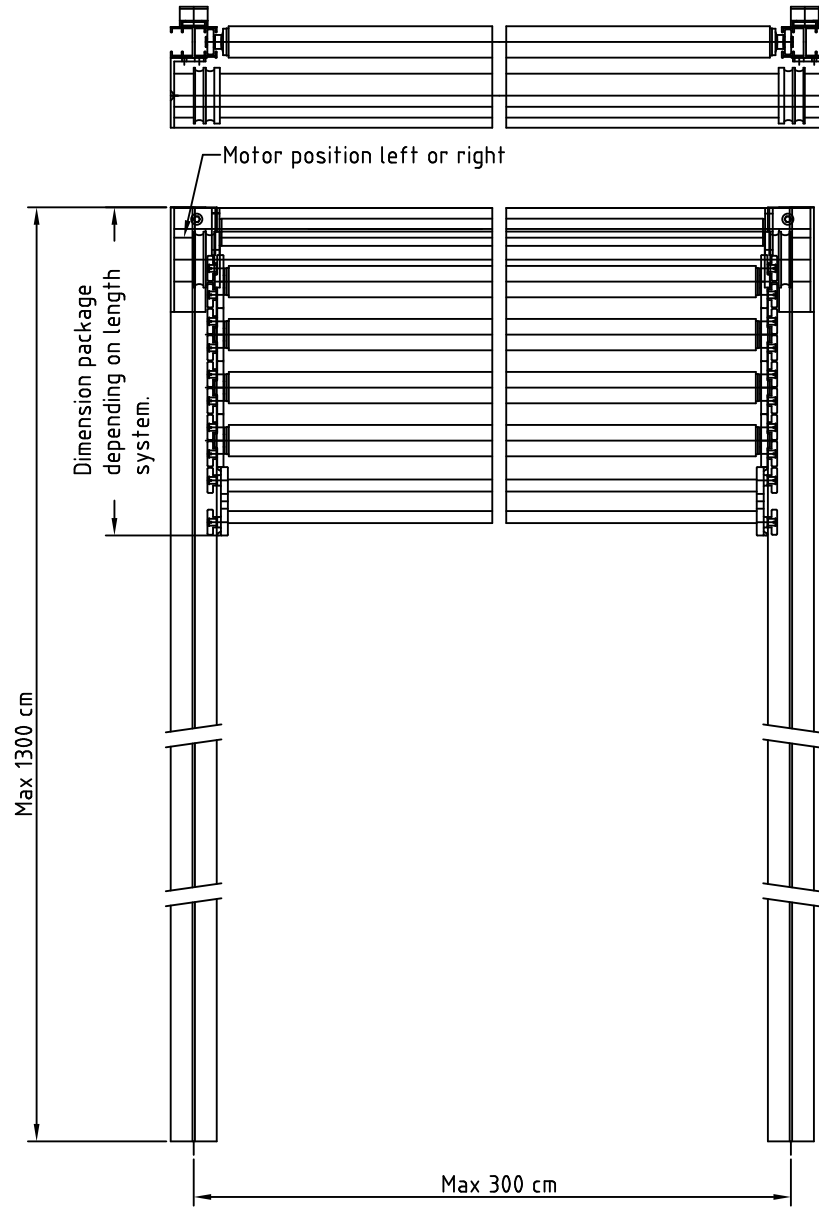

Changes reserved

<i>Unilux Specials bv</i>	DRAWING NAME: Topspin vertical	NUMBER: VT 2012	<i>A3</i>