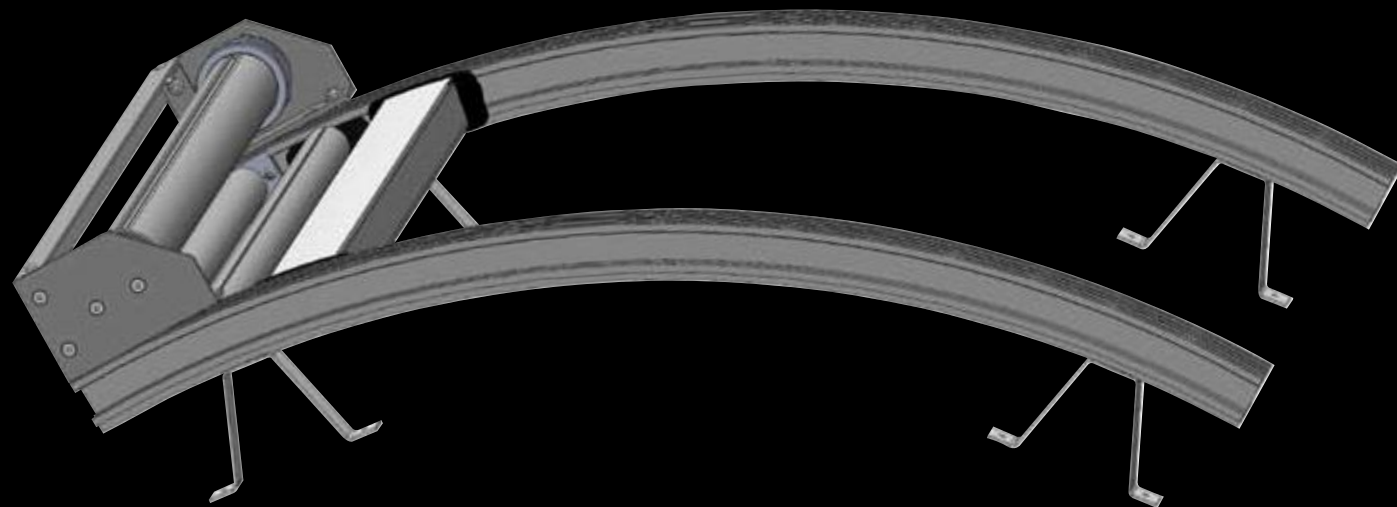

topspin®
curved