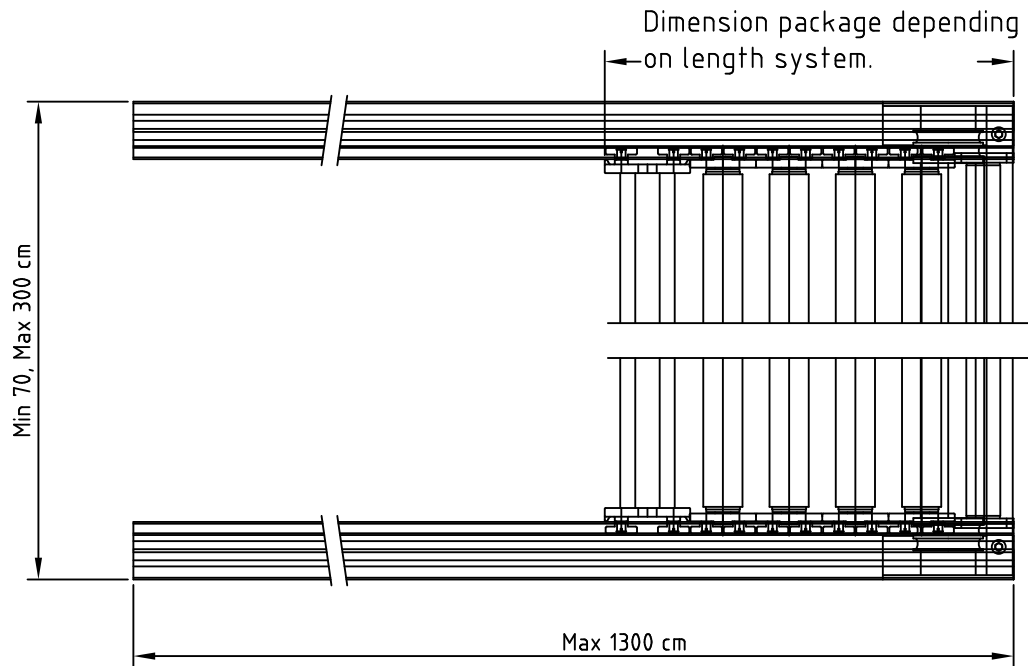

Changes reserved

<i>Unilux Specials bv</i>	DRAWING NAME: Topspin Assembled Horizontal	NUMBER: HT 2012	<i>A3</i>