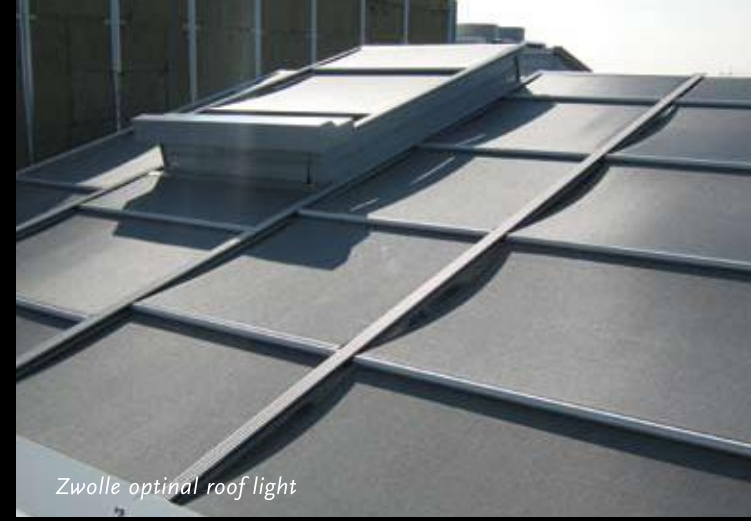

# topspin<sup>®</sup> special

special situations / innovative solutions

light domes

*Erp, sunshade for light domes 150 x 150 cm.*

*Amsterdam*

*Maastricht 150/500 x 300 cm.*

*Zwolle optimal roof light*

*Itself bearing sunshade for light dome*