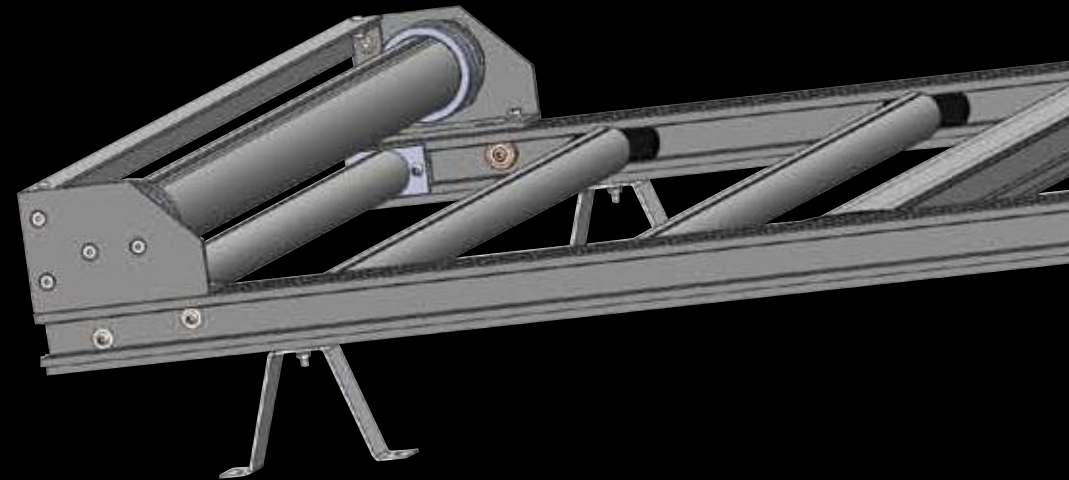

topspin®

● by unilux

Innovative sunshades for large areas

Standard: fabric material (screen) color grey
profiles unfinished

Options: RAL colours available (on request)
customer fabrics (on request)
remote control
(to be agreed by Unilux)
solar and anemometer
(to be agreed by Unilux)
rain sensor *(to be agreed by Unilux)*

Requestforms for a quotation are available at www.topspin.nl