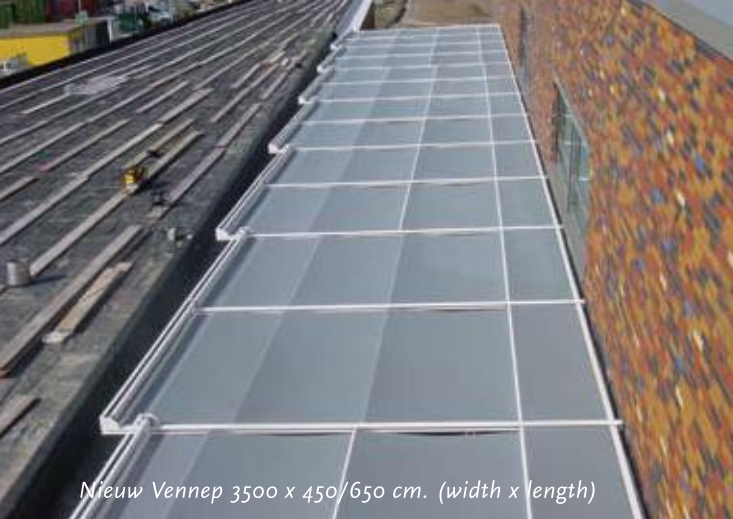

Den Bosch 2x (3370 x 250 cm.) (width x length)

*Nieuw Vennep 3500 x 450/650 cm. (width x length)*

*Dordrecht 1200 x 728/325 cm. (width x length)*

*Nijmegen incl. optional roof and roof light 2x (1790 x 250 cm.) (width x length)*