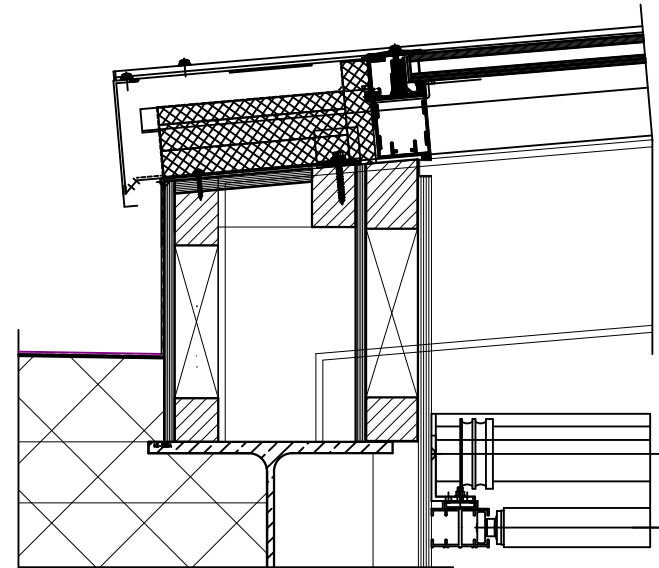

Changes reserved

<i>Unilux Specials bv</i>	DRAWING NAME: Topspin Assembled Horizontal	NUMBER: HT 2012	<i>A3</i>